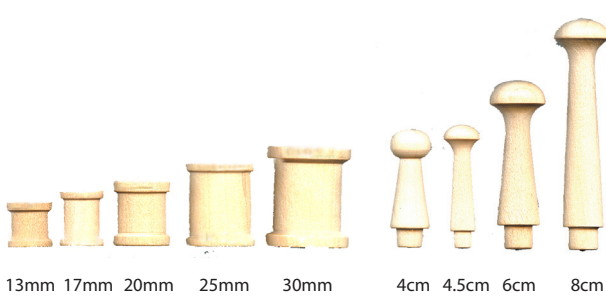

WS366

- WS105
- WS106
- WS128
- WS129
- WS130
- WS133
- WS135
- WS171
- WS172
- WS185
- WS235
- WS236
- WS237
- WS238
- WS275
- WS315
- WS359
- WS360
- WS361
- WS362
- WS363
- WS364
- WS365
- WS366

- Square Frame with Glass 190x190mm
- Square Frame with Glass 250x250mm
- Large Round Mirror - 59cm diameter
- Medium Round Mirror - 41cm diameter
- Small Round Mirror - 25cm diameter
- Rectangle Frame with Glass 200x250mm
- Rectangle Frame with Glass 270x320mm
- Christmas Tree - small
- Christmas Tree - medium
- Car Plaque 14x23cm
- Tissue Box Square Edge Large
- Tissue Box Square Edge Small
- Trinket Box Large - 14x21x7cm
- Trinket Box Small - 15x15x7cm
- Hobby Tray
- Pencil Holder - 8x8x10cm
- Daisy Mirror - 31cm diameter
- Daisy Mirror - 60cm diameter
- Mini Plaque - Circle
- Mini Plaque - Oval
- Mini Plaque - Rectangle
- Mini Plaque - Heart
- Mini Plaque - Name
- Mini Plaque

## WOODEN PIECES

WSCLMED Craftwood Letter Medium 6cm  
 WSCLLGE Craftwood Letter Large 9cm  
**Available in: all letters A to Z.**

WSCNMED Craftwood Number Medium 6cm  
 WSCNLGE Craftwood Number Large 9cm  
**Available in: all numbers 1 to 0.**

WSCSMED Craftwood Shape Medium 6 - 8cm  
 WSCSLGE Craftwood Shape Large 9 - 11cm  
**Available in: butterfly, dinosaur, elephant, flower, frog, funky girl, funky boy, heart, lips, musical note, rattle, pig, rocking horse, smiley face, star, space shuttle, van & whale.**