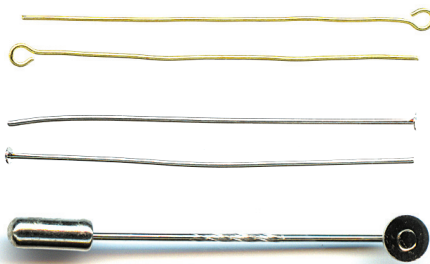

BEADING CRIMPS

JSCRIMP Beading Crimps x 10gm (approx. 1000pc)
 JSCRIMP-B Beading Crimps x 100gm (approx. 10,000pc)
Available in: gold, silver & nickel.

JUMP RINGS

JSJR04 Jump Rings 4mm x 200pc
 JSJR05 Jump Rings 5mm x 150pc
 JSJR06 Jump Rings 6mm x 150pc
 JSJR07 Jump Rings 7mm x 150pc
 JSJR08 Jump Rings 8mm x 100pc
 JSJR10 Jump Rings 10mm x 100pc
 JSTJR100 Triangle Jump Rings x 100pc
Available in: gold & silver.

SPLIT RINGS

JSSR06-B Split Rings 6mm x 144pc
 JSSR08-B Split Rings 8mm x 144pc
 JSSR20 Split Rings 20mm x 12pc
 JSSR20-B Split Rings 20mm x 144pc
 JSSR25 Split Rings 25mm x 12pc
 JSSR25-B Split Rings 25mm x 144pc
 JSSR30 Split Rings 30mm x 12pc
 JSSR30-B Split Rings 30mm x 144pc
Available in: gold & silver.

HINGED RINGS

JSHR19 Hinged Ring 19mm x 6pc
 JSHR19-B Hinged Ring 19mm x 144pc
 JSHR25 Hinged Ring 25mm x 6pc
 JSHR25-B Hinged Ring 25mm x 144pc
 JSHR32 Hinged Ring 32mm x 6pc
 JSHR32-B Hinged Ring 32mm x 144pc
 JSHR40 Hinged Ring 40mm x 6pc
 JSHR40-B Hinged Ring 40mm x 144pc
 JSHR50 Hinged Ring 50mm x 6pc
 JSHR50-B Hinged Ring 50mm x 144pc
All available in: gold & silver.

JEWELLERY PINS

JSEP144 Eye Pins 50mm x 144pc
 JSHP144 Head Pins 50mm x 144pc
 JSSP12 Stick Pins 50mm x 12pc
 JSSP144 Stick Pins 50mm x 144pc
All available in: gold & silver.

EARRING HOOPS

JSEH25 Earring Hoops 25mm x 12pc
 JSEH25-B Earring Hoops 25mm x 144pc
 JSEH30 Earring Hoops 30mm x 12pc
 JSEH30-B Earring Hoops 30mm x 144pc
 JSEH40 Earring Hoops 40mm x 12pc
 JSEH40-B Earring Hoops 40mm x 144pc
 JSEH50 Earring Hoops 50mm x 12pc
 JSEH50-B Earring Hoops 50mm x 144pc
Available in: gold & silver.