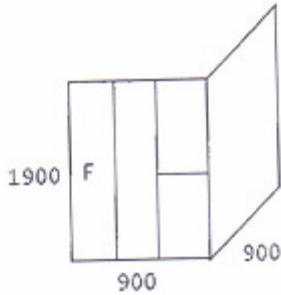

Stainless steel bowl and fittings

300 x 500mm (45L)

Self-closing mechanism for fly-screen doors.

\$170.00

35 L Compact size Laundry Tub

WH235L/3

White, stainless steel.

450 x 550mm

Self-closing mechanism for fly-screen doors.

All prices include GST

Electric
\$650.00

GAS
\$660.00

Free Standing Oven

Chef EBC5271W, Solid cook top, separate grill, white.
 Height: 915mm x 540 x 610

\$90.00

Robinhood Range-hood

900
X
900
X
1900
\$440.00

Sliding three-door panel shower screen

Siding three-door shower screen with end panel. Left or right.
 Measurements 900x900x1900.
 Comes in kit form with channel and pop-rivets. White or silver frame.